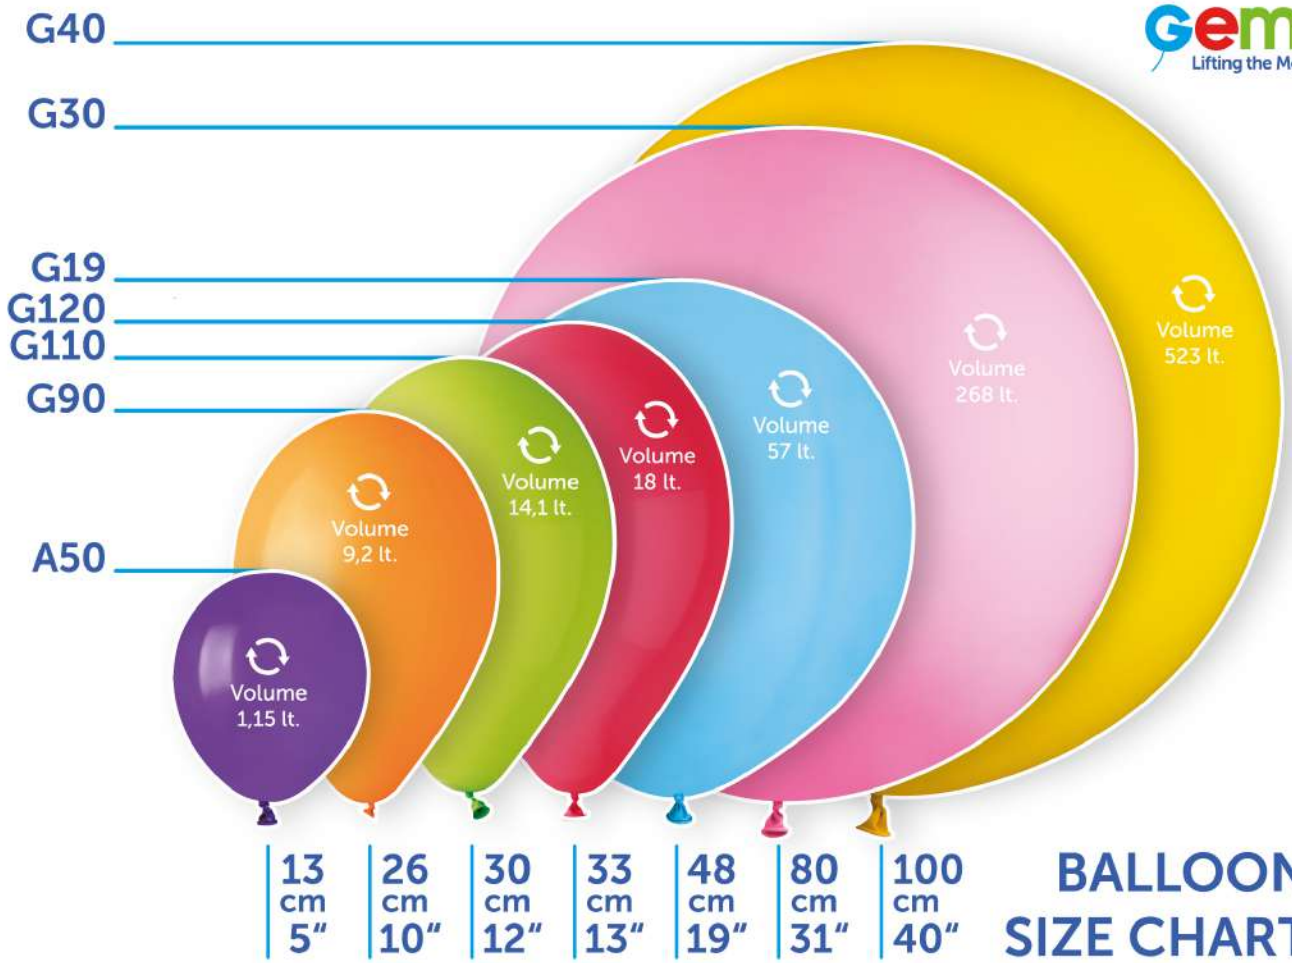

BALLOON SIZE CHART

GL13

GL6

16
cm
6"

33
cm
13"

BALLOON SIZE CHART

**BALLOON
SIZE CHART**