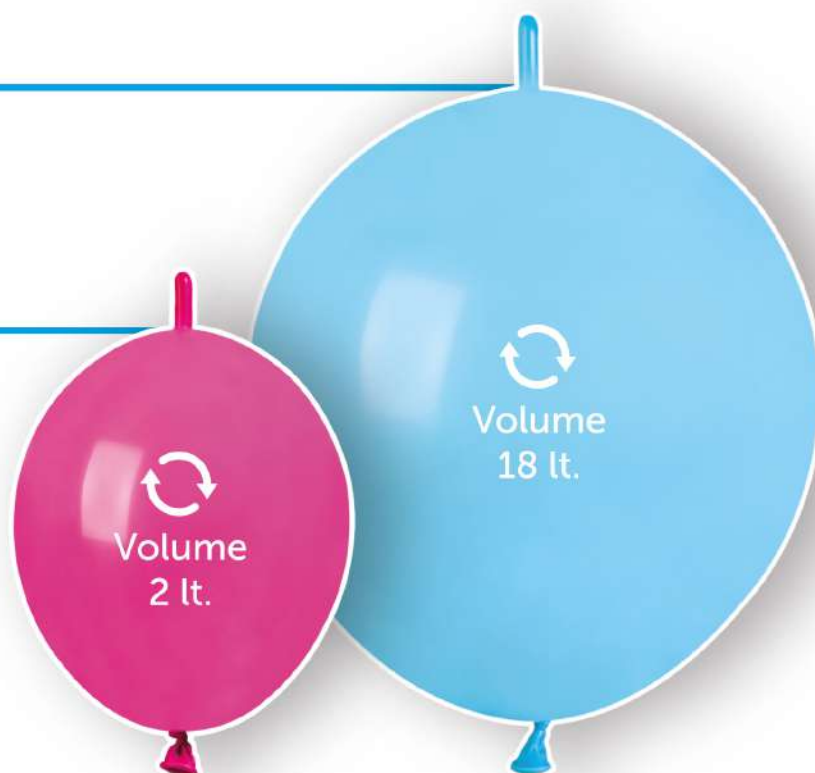

BALLOON SIZE CHART

GL13

GL6

16
cm
6"

33
cm
13"

BALLOON SIZE CHART

**BALLOON
SIZE CHART**